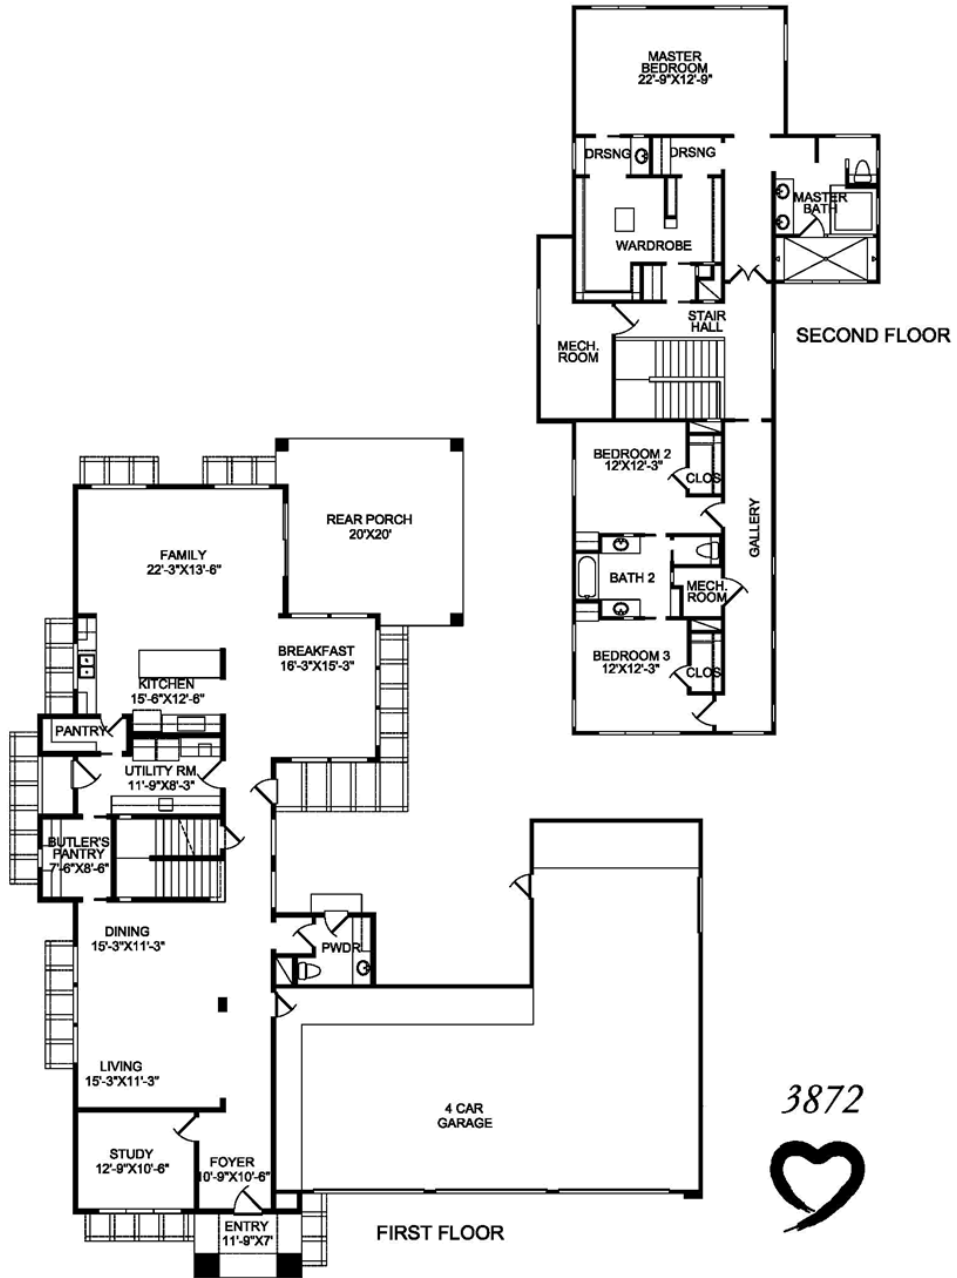

# FLOOR PLAN 3872

## Heavenly Homes/Heavenly Designs

- Bedrooms: 3
- Bathrooms: 2 Full/ 1 Half
- 4 Car Garage
- 2 Story
- 3,872 Square Foot

**Features:** Patio

3872

OUR  IS IN YOUR HOME.