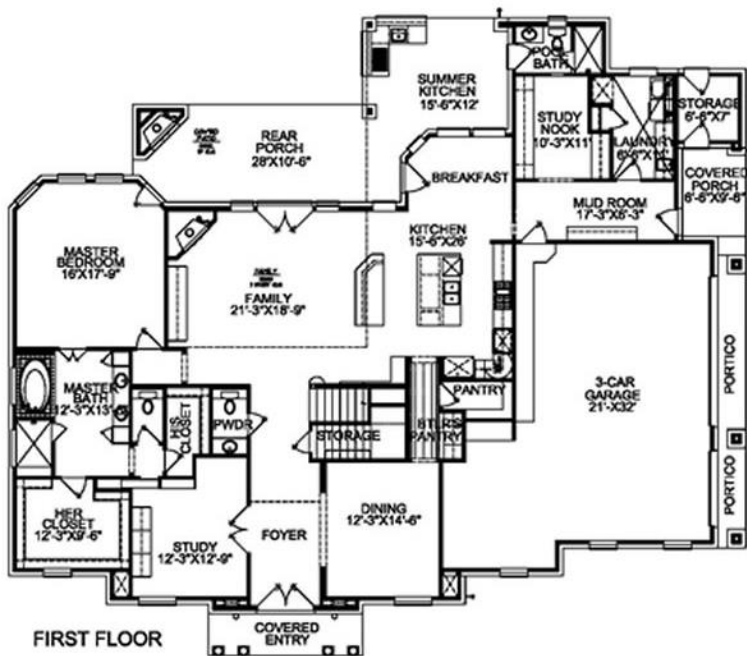

FLOOR PLAN 4699

Heavenly Homes/Heavenly Designs

- Bedrooms: 5
- Bathrooms: 5 Full/ 1 Half
- 3 Car Garage
- 2 Story
- 4,699 Square Foot

Features: Upstairs Game Room, Outdoor Kitchen and Full Kid's Study

4699