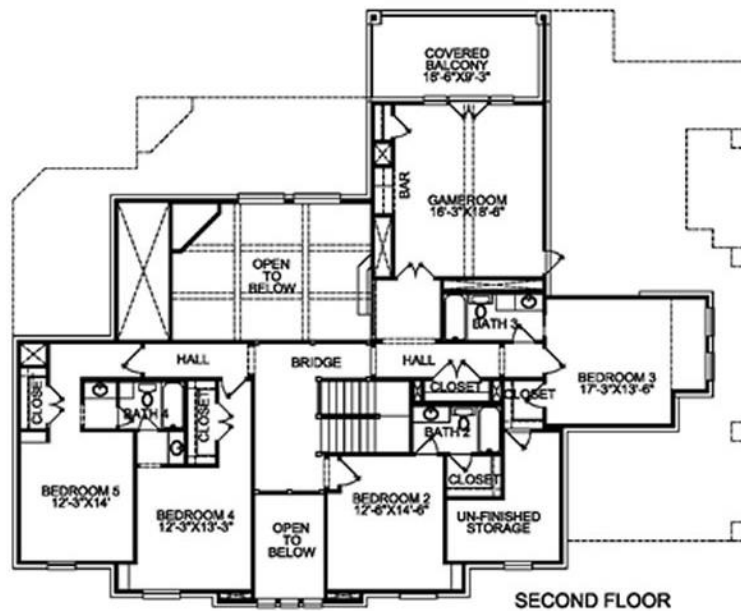

FLOOR PLAN 4699

Heavenly Homes/Heavenly Designs

- Bedrooms: 5
- Bathrooms: 5 Full/ 1 Half
- 3 Car Garage
- 2 Story
- 4,699 Square Foot

Features: Upstairs Game Room, Outdoor Kitchen and Full Kid's Study

4699