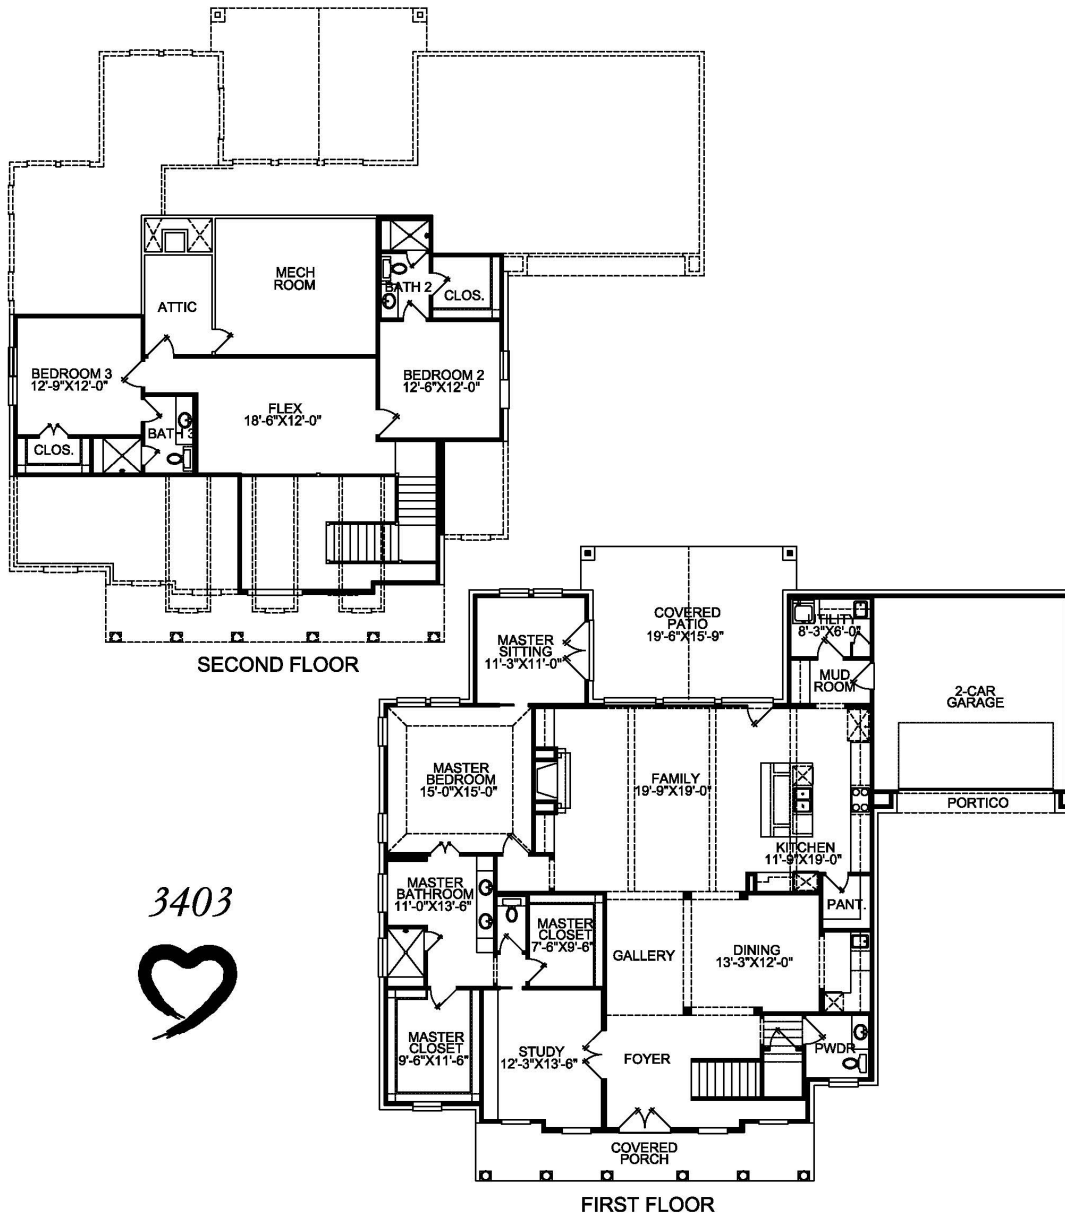

# FLOOR PLAN 3403

Heavenly Homes/Heavenly Designs

- Bedrooms: 3
- Bathrooms: 3 Full/ 1 Half
- 2 Car Garage
- 2 Story
- 3,403 Square Foot

**Features:** Patio

3403

OUR  IS IN YOUR HOME.

THE HEAVENLY HOMES FAMILY