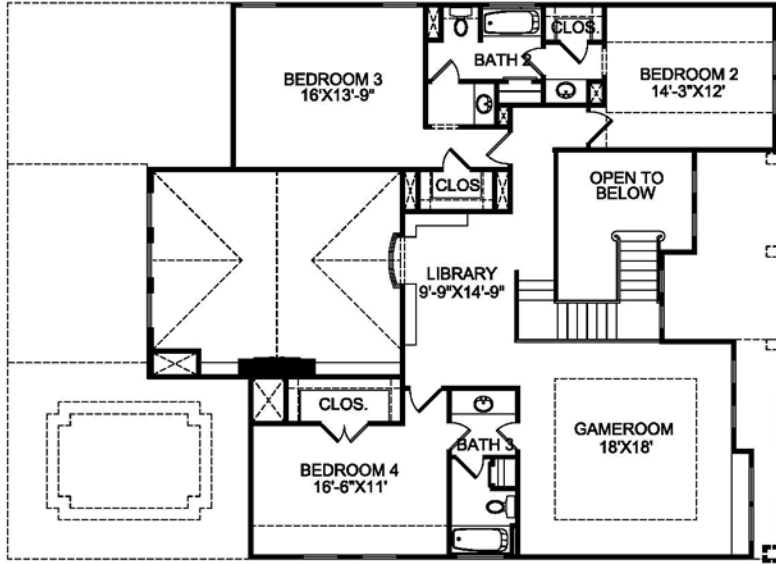

# FLOOR PLAN 3901

Heavenly Homes/Heavenly Designs

- Bedrooms: 4
- Bathrooms: 3 Full/ 1 Half
- 2 Car Garage
- 2 Story
- 3,901 Square Foot

**Features:** Game Room, Covered Patio

SECOND FLOOR

FIRST FLOOR

3901

OUR  IS IN YOUR HOME.