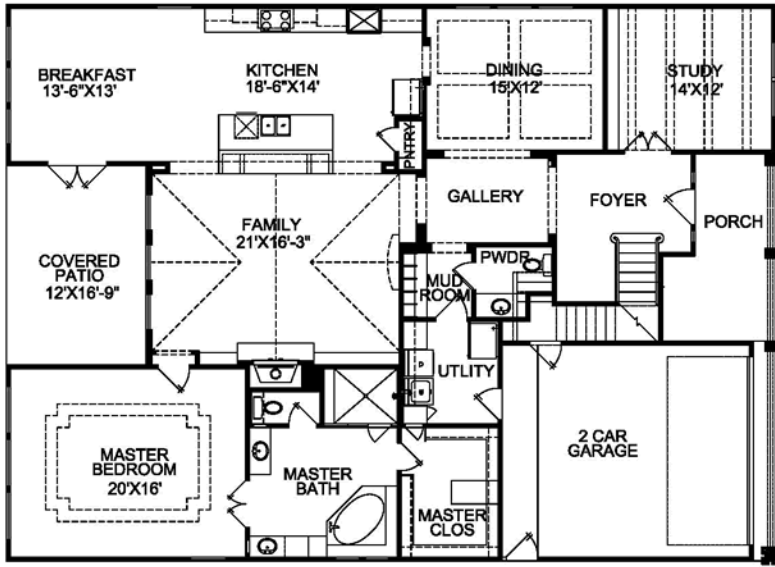

# FLOOR PLAN 3901

Heavenly Homes/Heavenly Designs

- Bedrooms: 4
- Bathrooms: 3 Full/ 1 Half
- 2 Car Garage
- 2 Story
- 3,901 Square Foot

**Features:** Game Room, Covered Patio

SECOND FLOOR

FIRST FLOOR

3901

OUR  IS IN YOUR HOME.