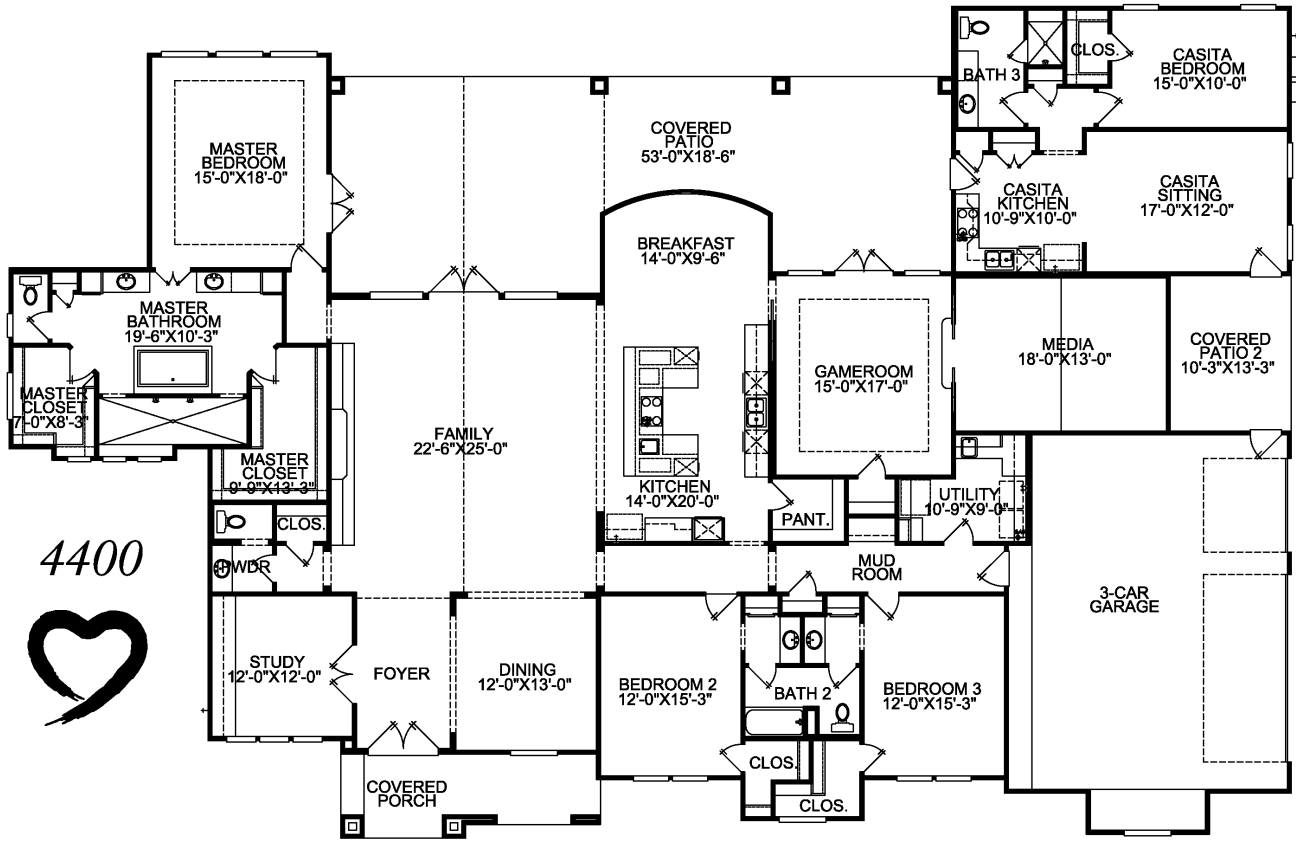

# FLOOR PLAN 4400

## Heavenly Homes/Heavenly Designs

- Bedrooms: 4
- Bathrooms: 3 Full/ 1 Half
- 3 Car Garage
- 1 Story
- 4,400 Square Foot

**Features:** Open Family/Kitchen, Media Room, Covered Porch, Game Room, Patio

4400

4400

FIRST FLOOR

OUR  IS IN YOUR HOME.

THE HEAVENLY HOMES FAMILY