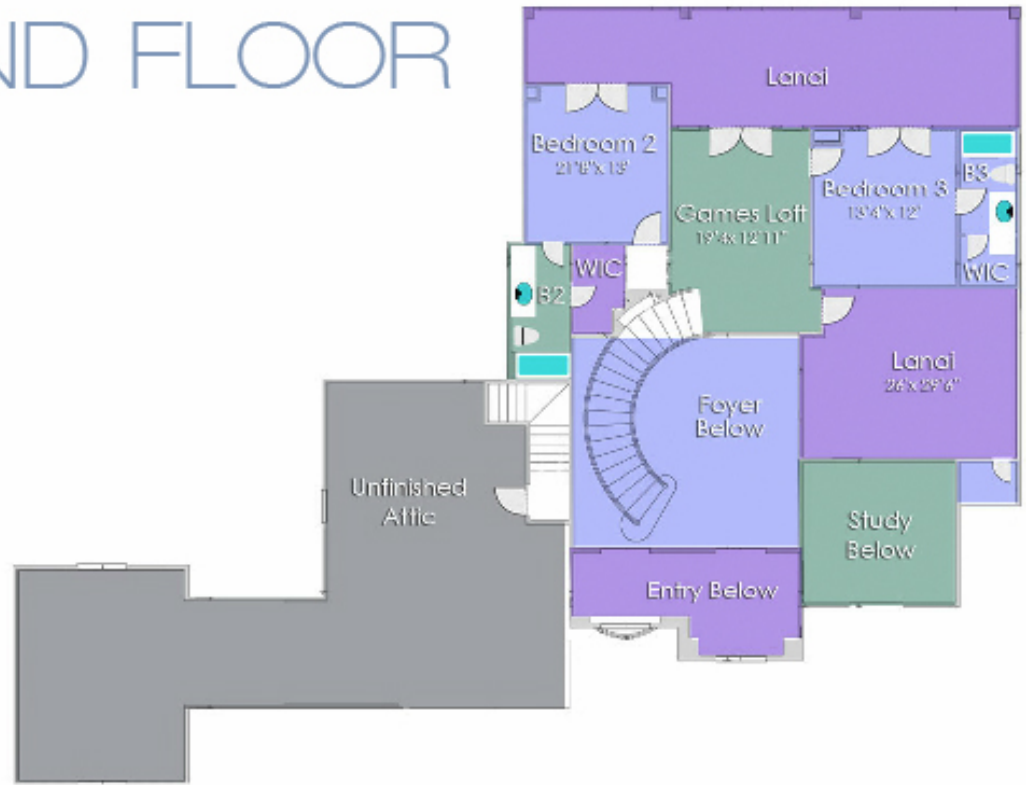

FLOOR PLAN 4428

Heavenly Homes/Heavenly Designs

- Bedrooms: 3
- Bathrooms: 3 Full/ 1 Half
- 3 Car Garage
- 2 story

Features: Lanai, Gameroom, Porte Cochere

FIRST FLOOR

SECOND FLOOR

OUR  IS IN YOUR HOME.

THE HEAVENLY HOMES FAMILY