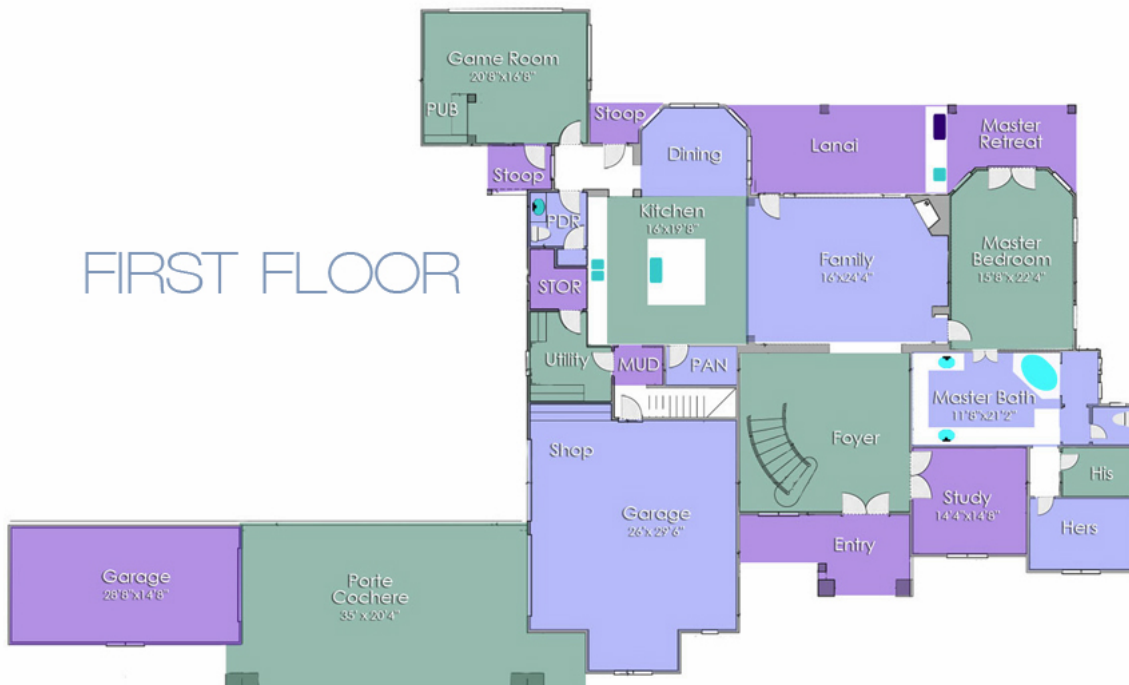

FLOOR PLAN 4428

Heavenly Homes/Heavenly Designs

- Bedrooms: 3
- Bathrooms: 3 Full/ 1 Half
- 3 Car Garage
- 2 story

Features: Lanai, Gameroom, Porte Cochere

FIRST FLOOR

SECOND FLOOR

OUR  IS IN YOUR HOME.

THE HEAVENLY HOMES FAMILY