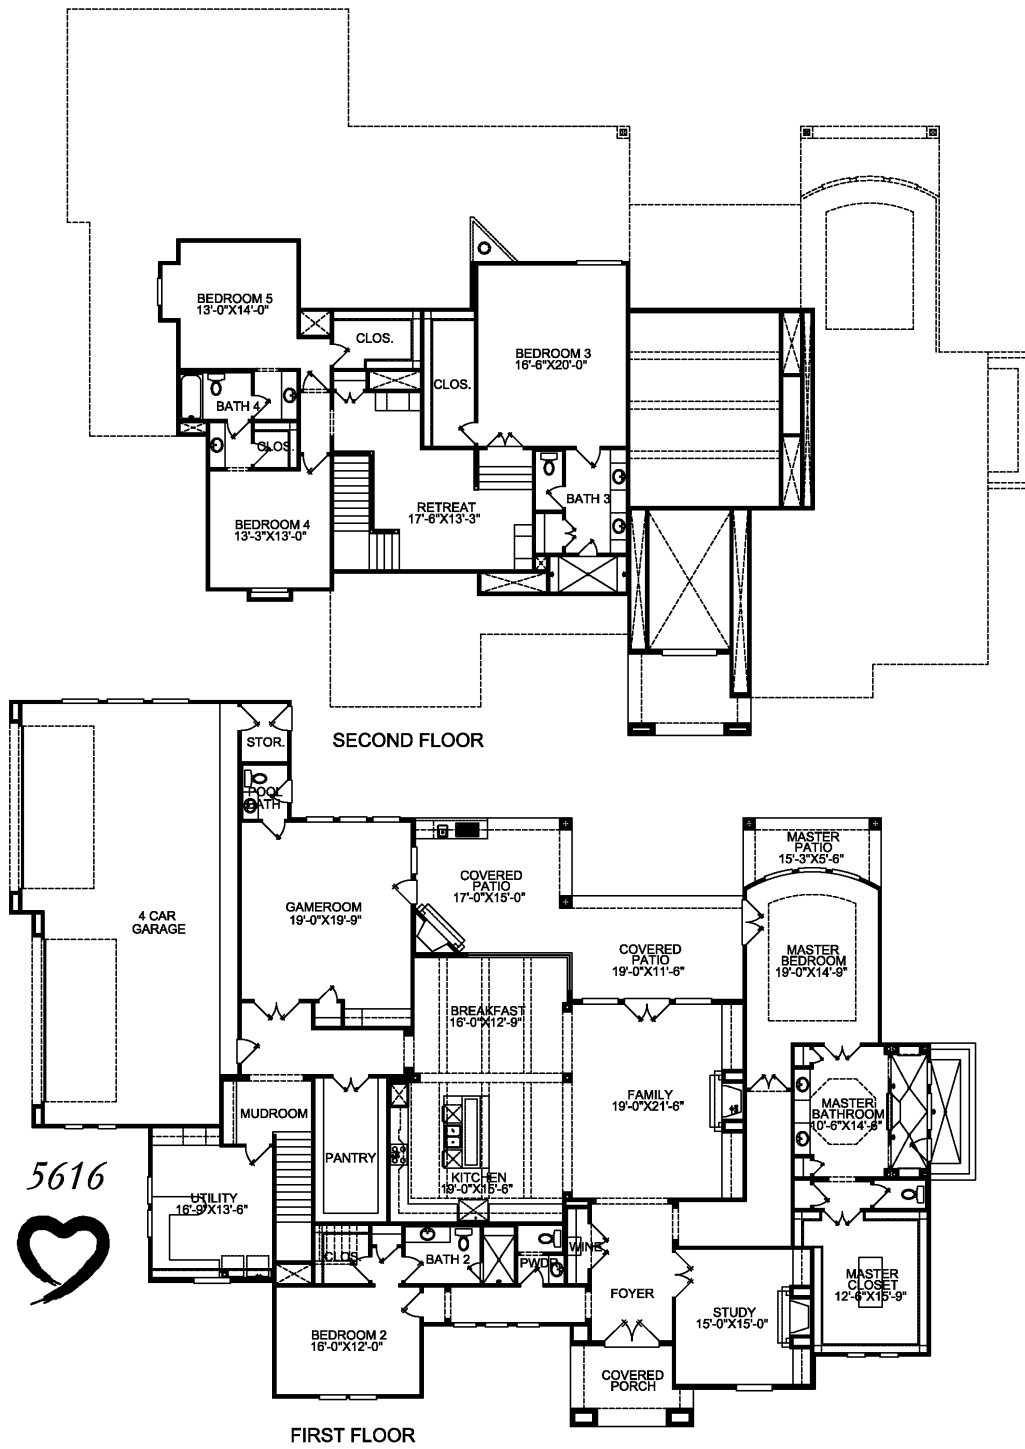

FLOOR PLAN 5616

Heavenly Homes/Heavenly Designs

- Bedrooms: 5
- Bathrooms: 4 Full/ 1 Half
- 4 Car Garage
- 2 Story
- 5,616 Square Foot

Features: Open Family/Kitchen, Pool Bath, 1st Floor Game Room, Patio

5616

OUR  IS IN YOUR HOME.

THE HEAVENLY HOMES FAMILY