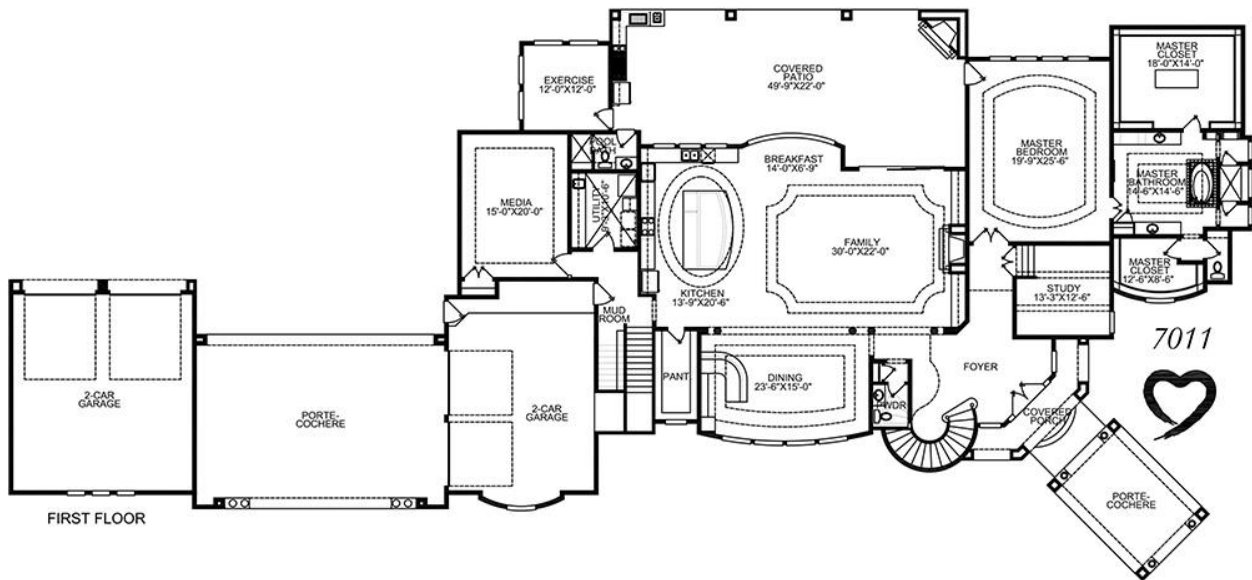

FLOOR PLAN 7011

Heavenly Homes/Heavenly Designs

- Bedrooms: 7
- Bathrooms: 7 Full/ 1 Half
- 4 Car Garage
- 2 Story
- 7,011 Sq. Ft.

Features: Porte Cochere, Media, Covered Patio, Study, Game Room

OUR  IS IN YOUR HOME.