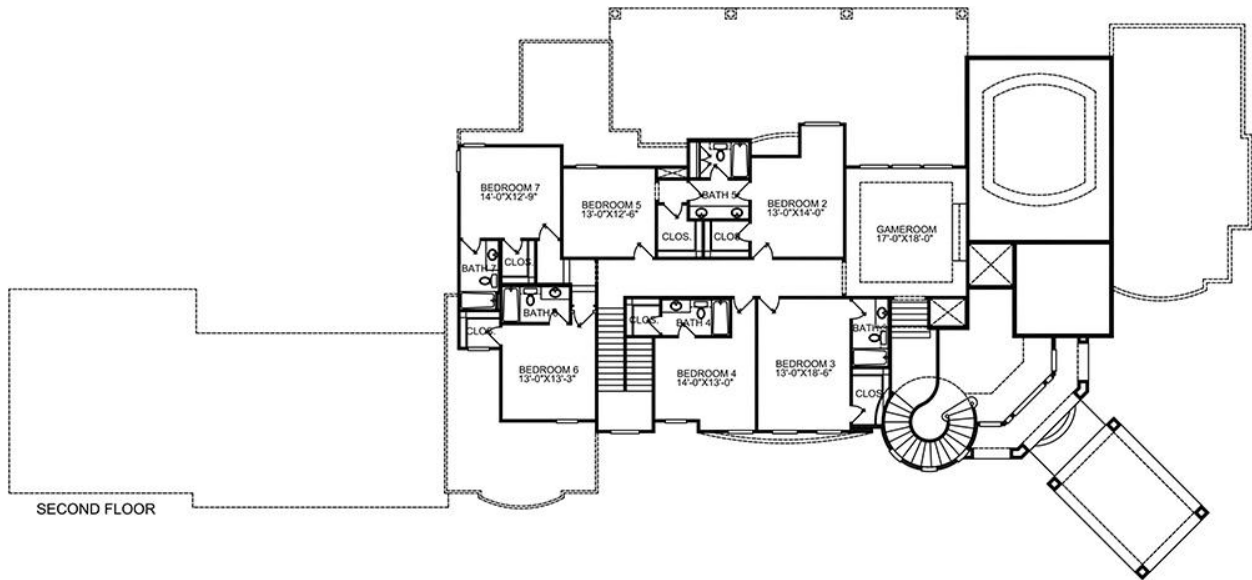

FLOOR PLAN 7011

Heavenly Homes/Heavenly Designs

- Bedrooms: 7
- Bathrooms: 7 Full/ 1 Half
- 4 Car Garage
- 2 Story
- 7,011 Sq. Ft.

Features: Porte Cochere, Media, Covered Patio, Study, Game Room

OUR  IS IN YOUR HOME.