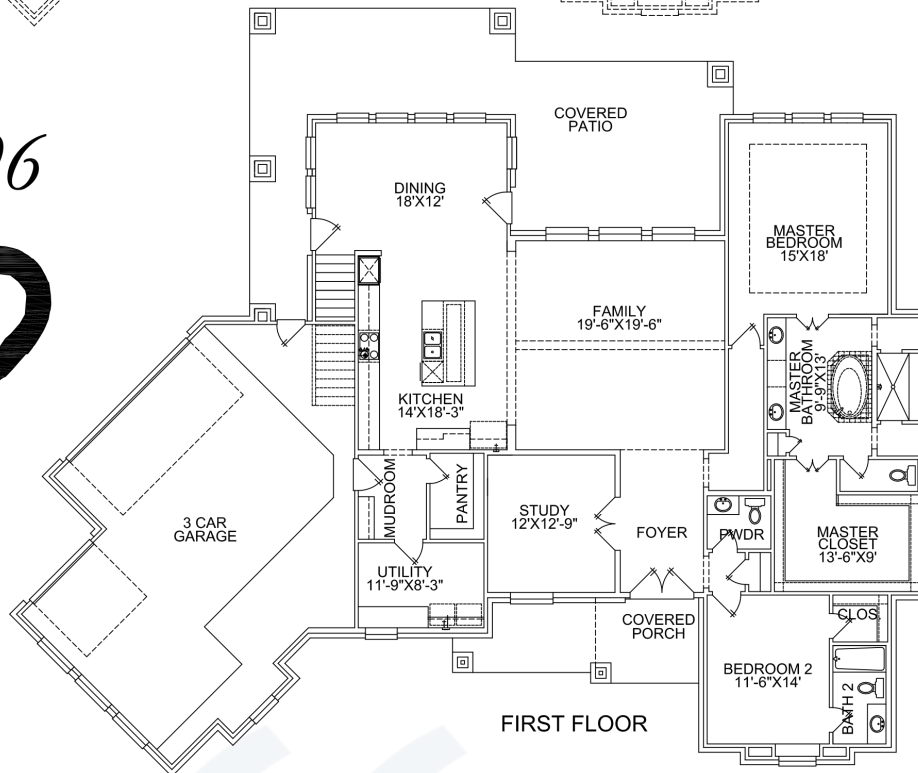

FLOOR PLAN 3296

Heavenly Homes/Heavenly Designs

- Bedrooms: 4
- Bathrooms: 3 Full/ 1 Half
- 3 Car Garage
- 2 story

Features: Covered Patio, Covered Porch, Optional Bedroom, Loft, Study

3296

3296

OUR  IS IN YOUR HOME.