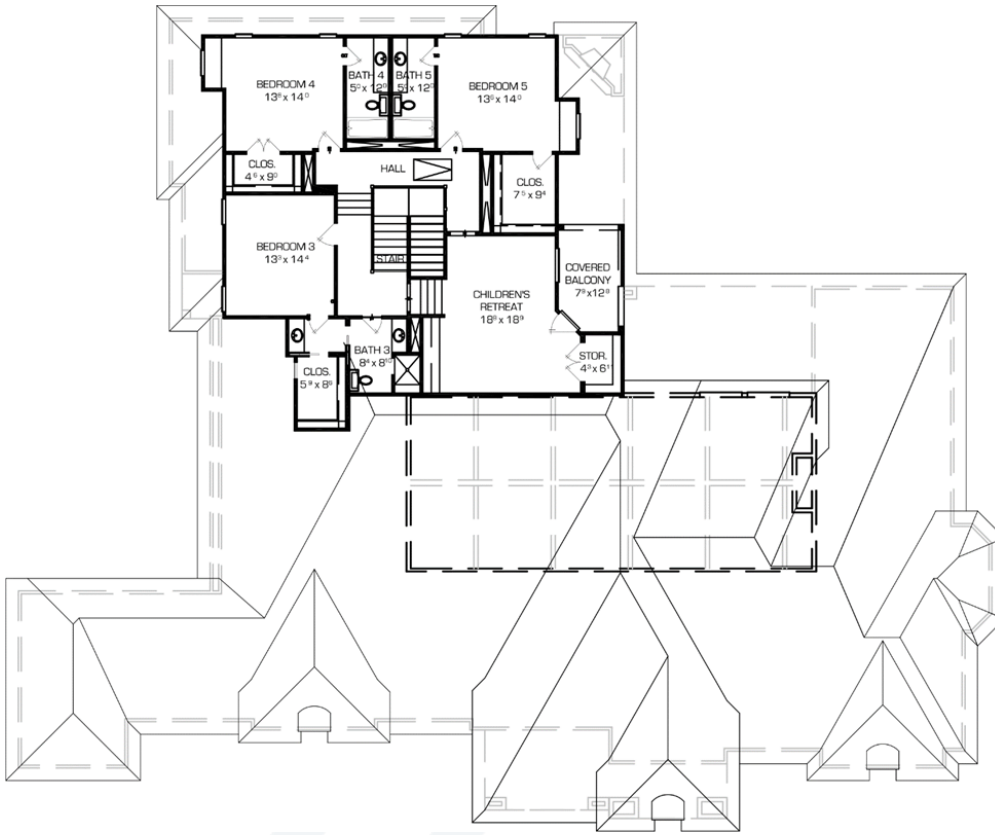

FLOOR PLAN 6593

Heavenly Homes/Heavenly Designs

- Bedrooms: 5
- Bathrooms: 5 Full/ 2 Half
- 4 Car Garage
- 2 Story
- 6,593 Sq. ft.

Features: Downstairs Media and Game room, large lanai, open kitchen/family/breakfast, upstairs kids retreat, covered patio