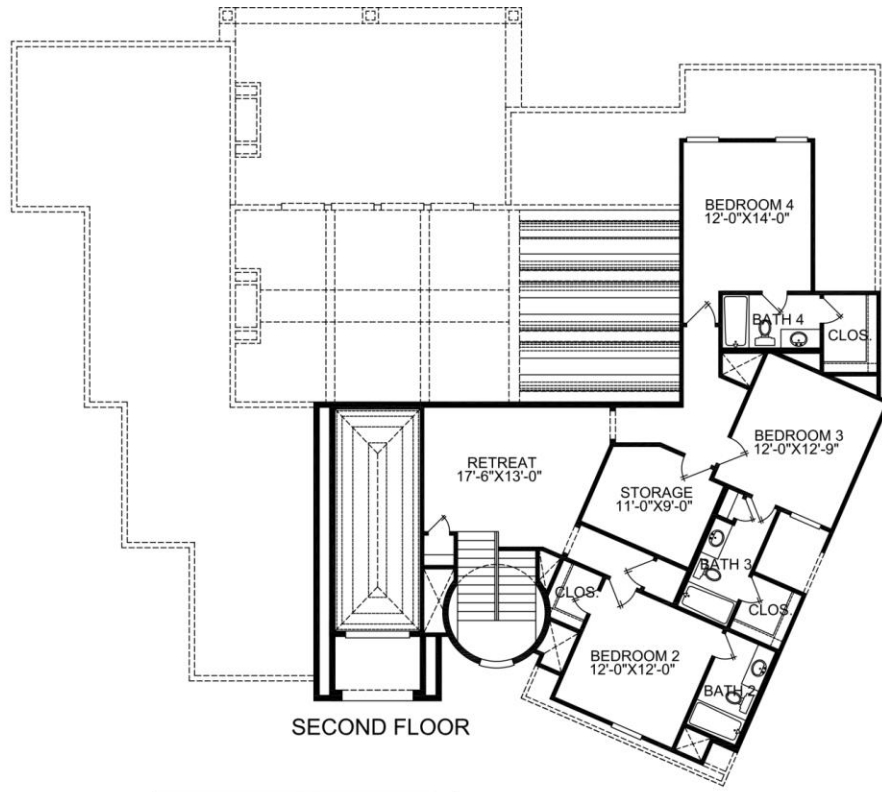

FLOOR PLAN 4520

Heavenly Homes/Heavenly Designs

- Bedrooms: 4
- Bathrooms: 5 Full/ 1 Half
- 3 Car Garage
- 2 Story
- 4,520 Sq. Ft.

Features: Wine Room, Game Room, Retreat, Covered Porch, Study

4520

4520

OUR  IS IN YOUR HOME.