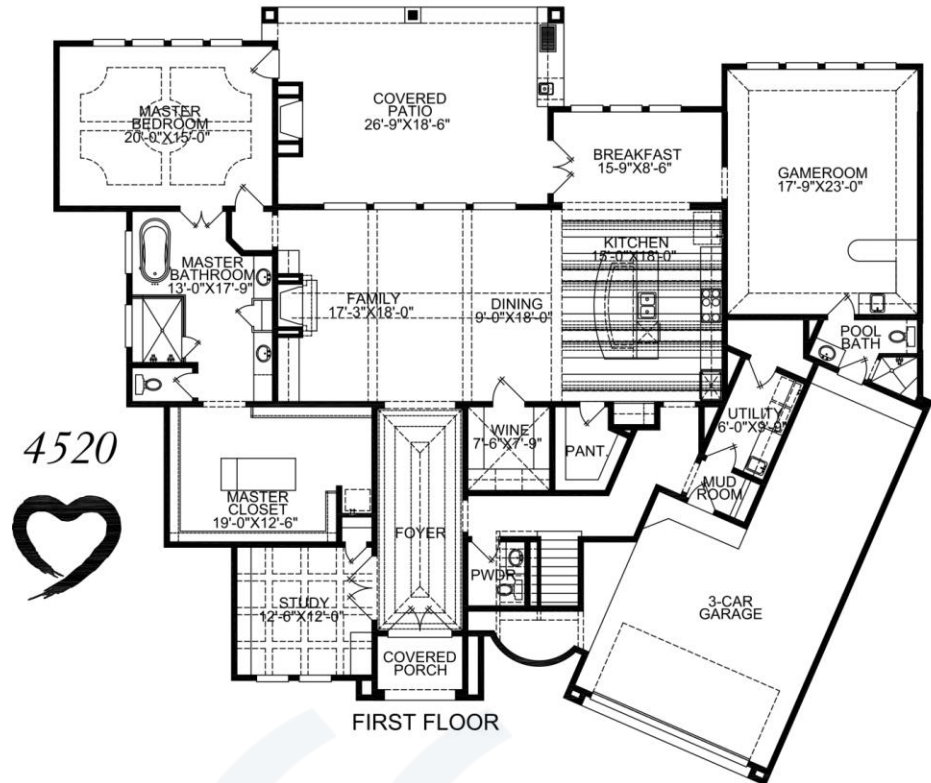

FLOOR PLAN 4520

Heavenly Homes/Heavenly Designs

- Bedrooms: 4
- Bathrooms: 5 Full/ 1 Half
- 3 Car Garage
- 2 Story
- 4,520 Sq. Ft.

Features: Wine Room, Game Room, Retreat, Covered Porch, Study

4520

4520

OUR  IS IN YOUR HOME.