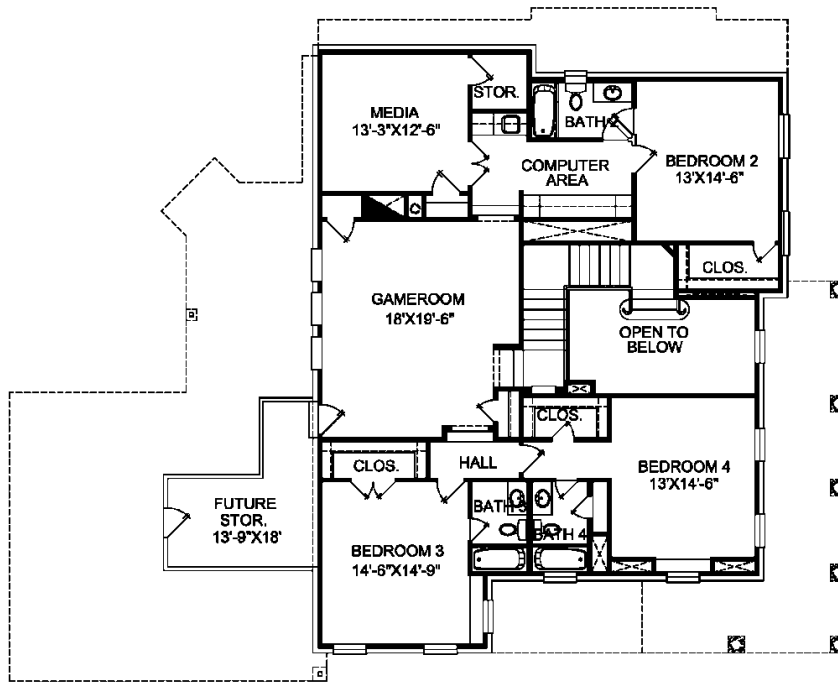

FLOOR PLAN 4316

Heavenly Homes/Heavenly Designs

- Bedrooms: 4
- Bathrooms: 4 Full/ 1 Half
- 2 Car Garage
- 2 Story
- 4,316 Sq. Ft.

Features: Game Room, Theater

SECOND FLOOR

FIRST FLOOR

4316

OUR  IS IN YOUR HOME.