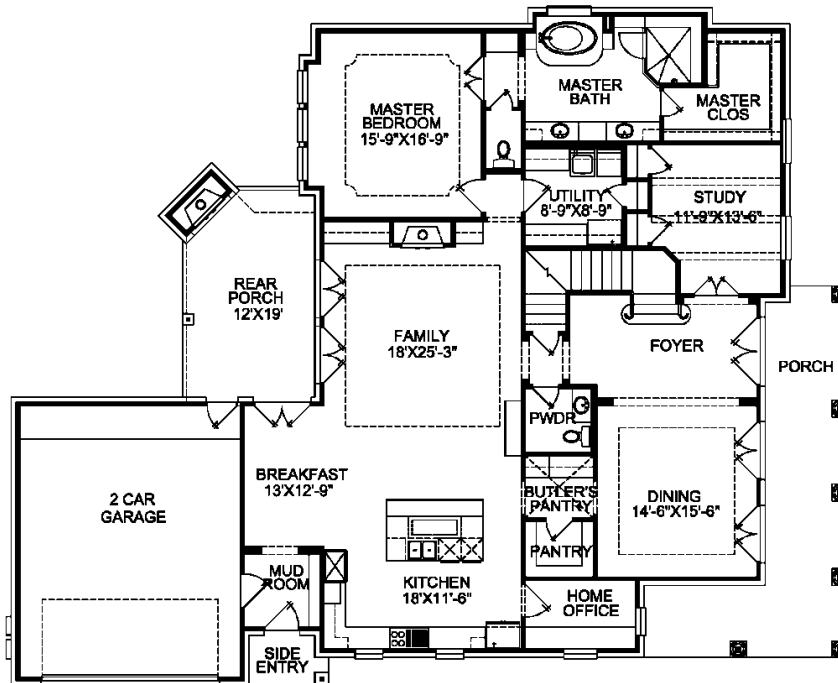

FLOOR PLAN 4316

Heavenly Homes/Heavenly Designs

- Bedrooms: 4
- Bathrooms: 4 Full/ 1 Half
- 2 Car Garage
- 2 Story
- 4,316 Sq. Ft.

Features: Game Room, Theater

SECOND FLOOR

FIRST FLOOR

4316

OUR  IS IN YOUR HOME.