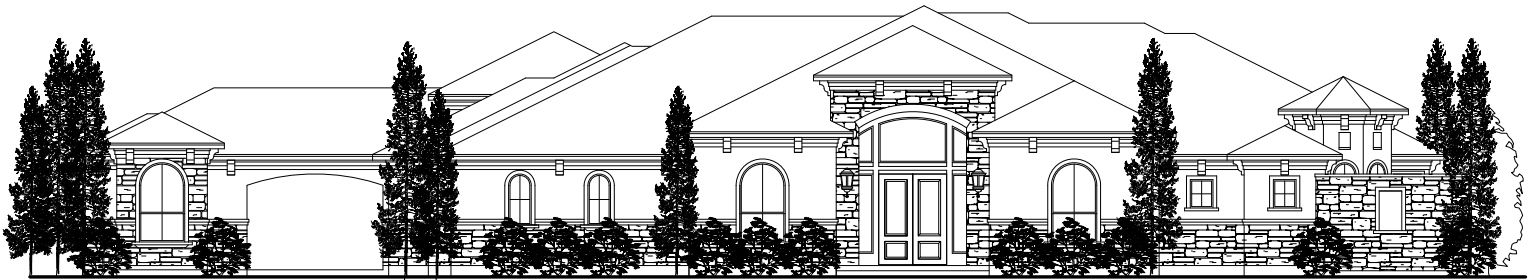

FLOOR PLAN 3889

Heavenly Homes/Heavenly Designs

- Bedrooms: 3
- Bathrooms: 3 Full/ 1 Half
- 3 Car Garage
- 2 Story
- 3,883 Square Foot

Features: Shop in Garage, Wine Grotto, Open Kitchen/Family/Breakfast