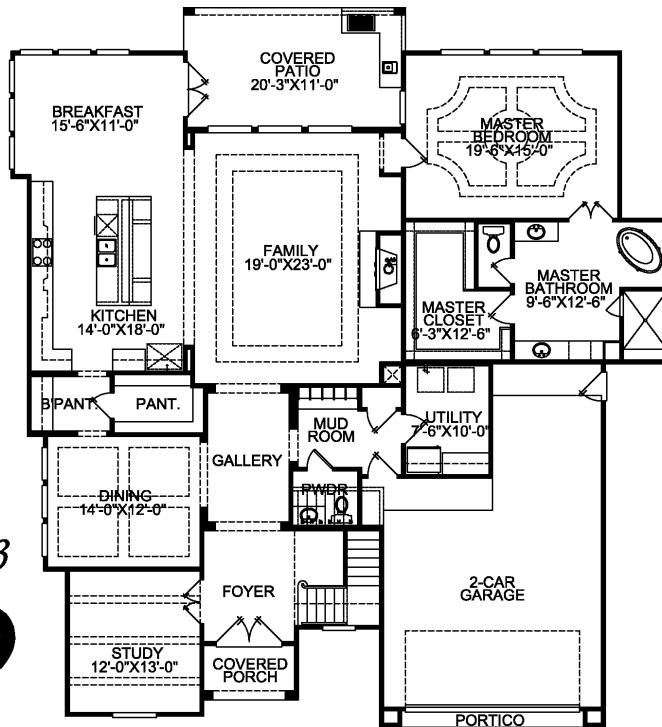

FLOOR PLAN 4493

Heavenly Homes/Heavenly Designs

- Bedrooms: 4
- Bathrooms: 3 Full/ 1 Half
- 2 Car Garage
- 2 Story
- 4,493 Square Foot

Features: Open Family/Kitchen

4493

SECOND FLOOR

FIRST FLOOR

4493