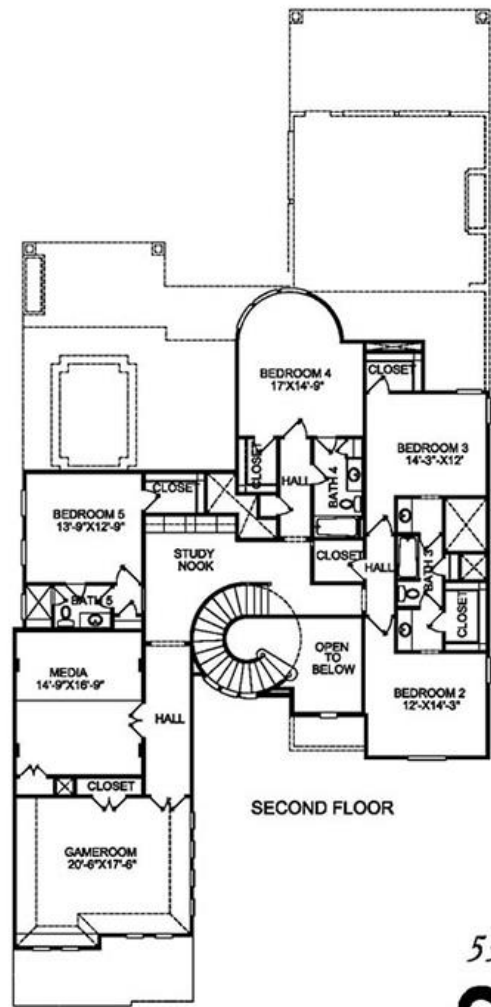

# FLOOR PLAN 5544

## Heavenly Homes/Heavenly Designs

- Bedrooms: 5
- Bathrooms: 4 Full/ 2 Half
- 3 Car Garage
- 2 Story
- 5544 Square Foot

**Features:** Game Room, Theater, Lanai, Wine Closet

5544

OUR  IS IN YOUR HOME.