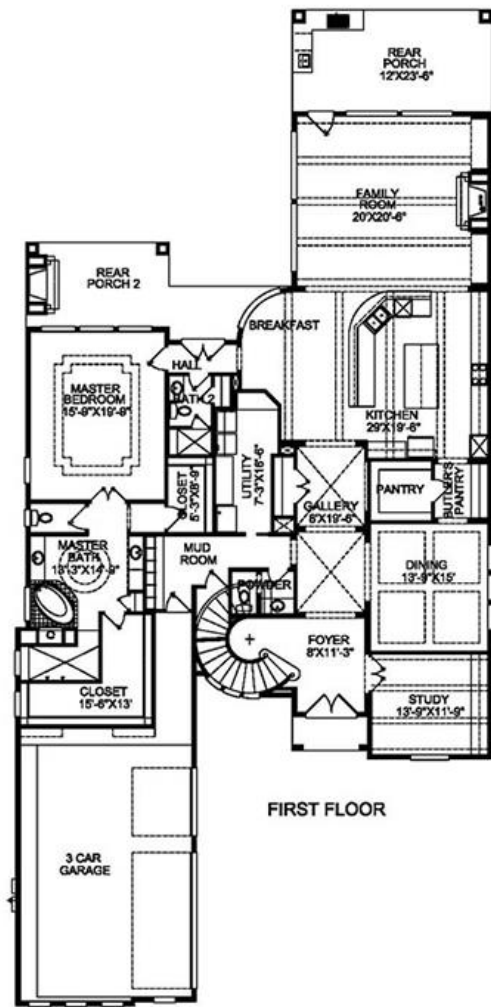

# FLOOR PLAN 5544

## Heavenly Homes/Heavenly Designs

- Bedrooms: 5
- Bathrooms: 4 Full/ 2 Half
- 3 Car Garage
- 2 Story
- 5544 Square Foot

**Features:** Game Room, Theater, Lanai, Wine Closet

5544

OUR  IS IN YOUR HOME.