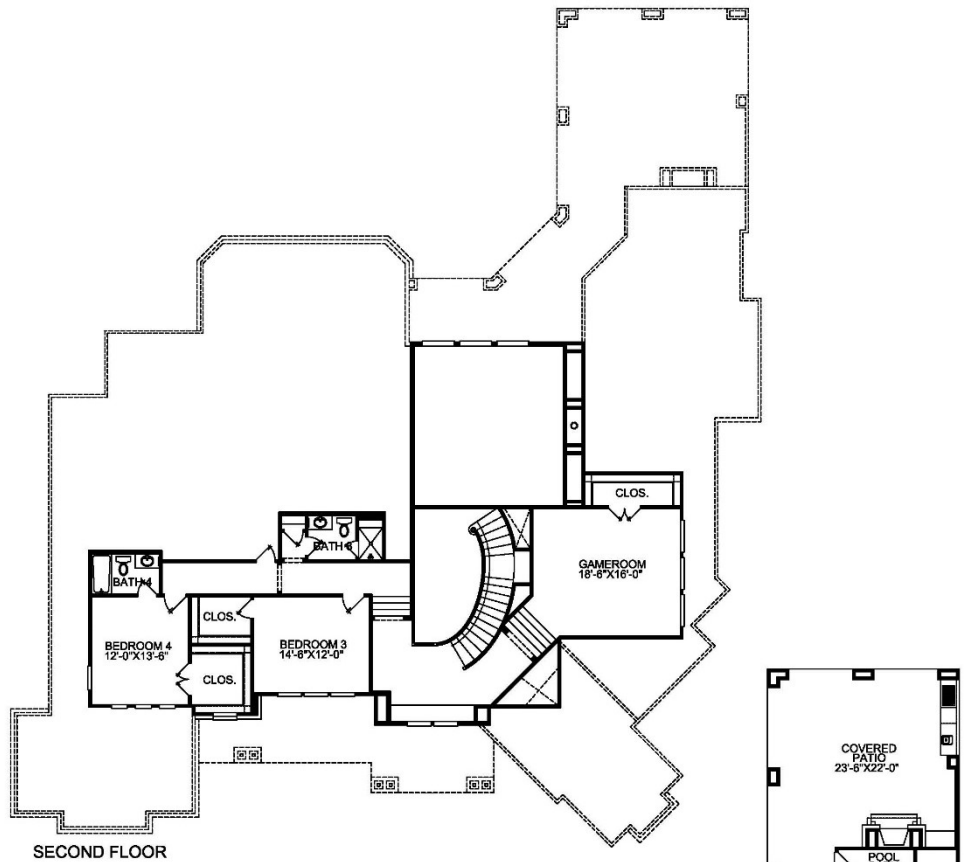

# FLOOR PLAN 5621

Heavenly Homes/Heavenly Designs

- Bedrooms: 4
- Bathrooms: 4 Full/ 2 Half
- 3 Car Garage
- 2 Story

5,621 Sq. ft.

**Features:** Craft, Wet Bar, Covered Patio, Game Room, Study, Sunroom

SECOND FLOOR

5621  

FIRST FLOOR

OUR  IS IN YOUR HOME.