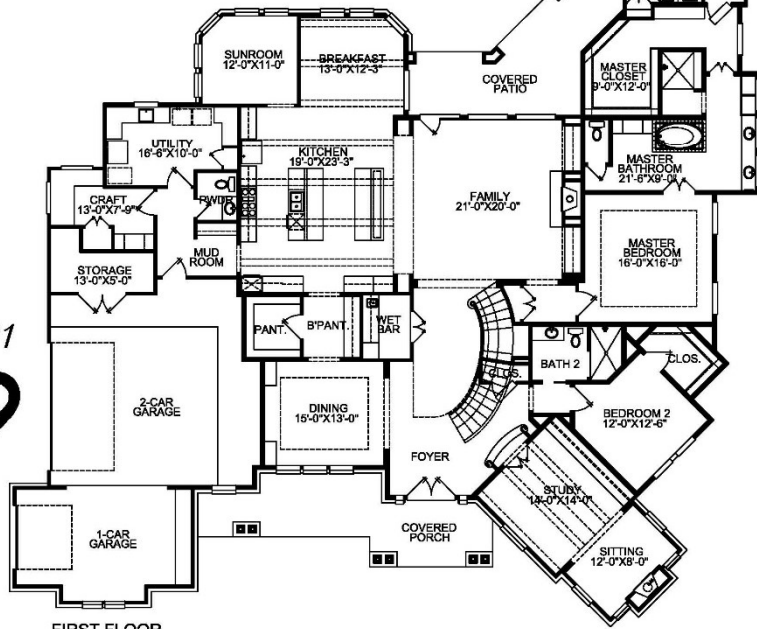

# FLOOR PLAN 5621

Heavenly Homes/Heavenly Designs

- Bedrooms: 4
- Bathrooms: 4 Full/ 2 Half
- 3 Car Garage
- 2 Story

5,621 Sq. ft.

**Features:** Craft, Wet Bar, Covered Patio, Game Room, Study, Sunroom

SECOND FLOOR

5621  

FIRST FLOOR

OUR  IS IN YOUR HOME.