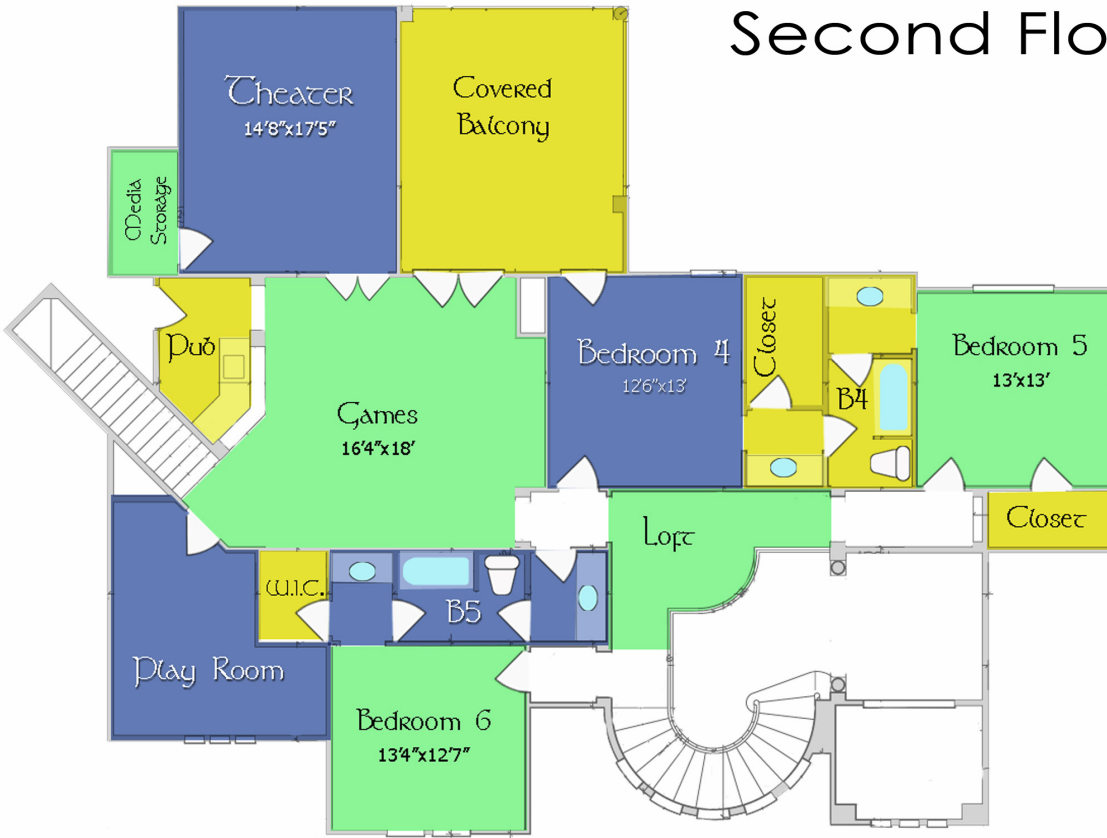

FLOOR PLAN 5930

Heavenly Homes/Heavenly Designs

- Bedrooms: 6
- Bathrooms: 5 Full/ 1 Half
- 4 Car Garage
- 2 story

Features: Lanai, Veranda, Gameroom, Covered Balcony & Theater.

First Floor

Second Floor

OUR  IS IN YOUR HOME.