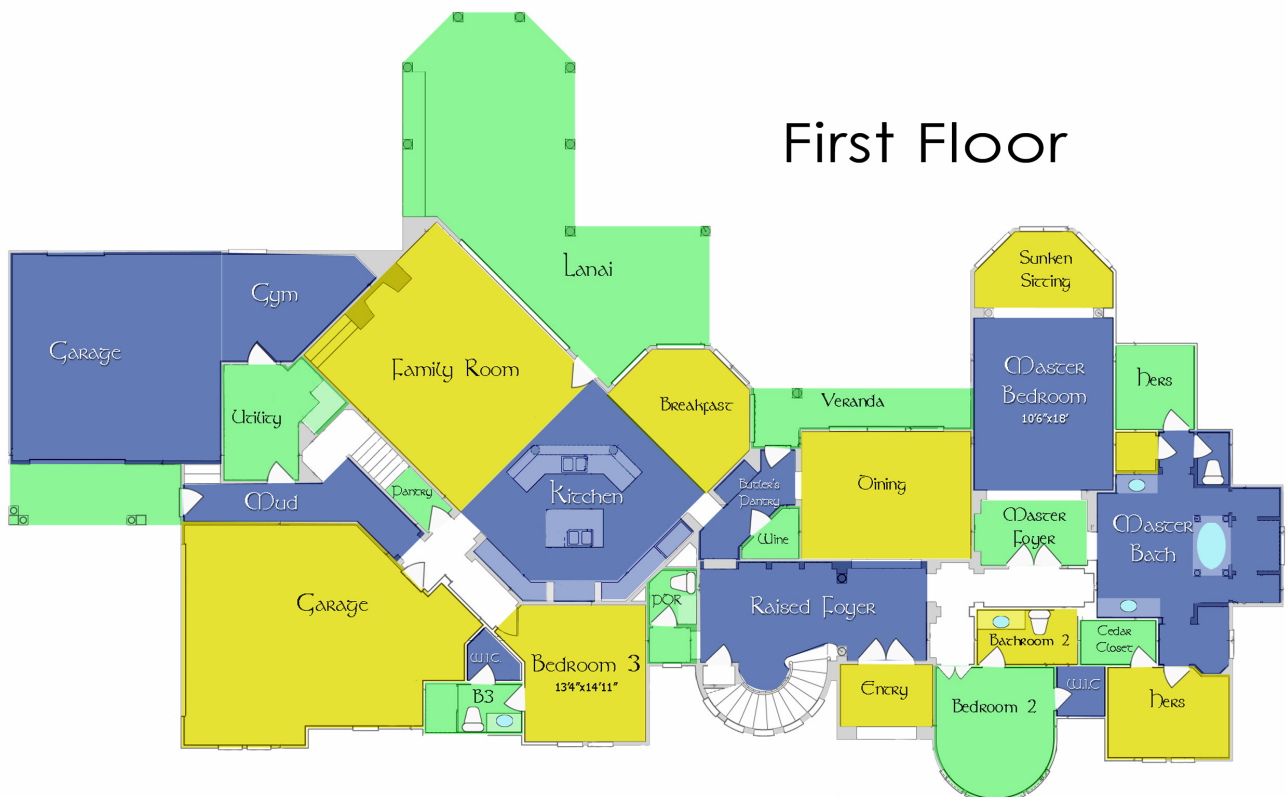

FLOOR PLAN 5930

Heavenly Homes/Heavenly Designs

- Bedrooms: 6
- Bathrooms: 5 Full/ 1 Half
- 4 Car Garage
- 2 story

Features: Lanai, Veranda, Gameroom, Covered Balcony & Theater.

First Floor

Second Floor

OUR  IS IN YOUR HOME.