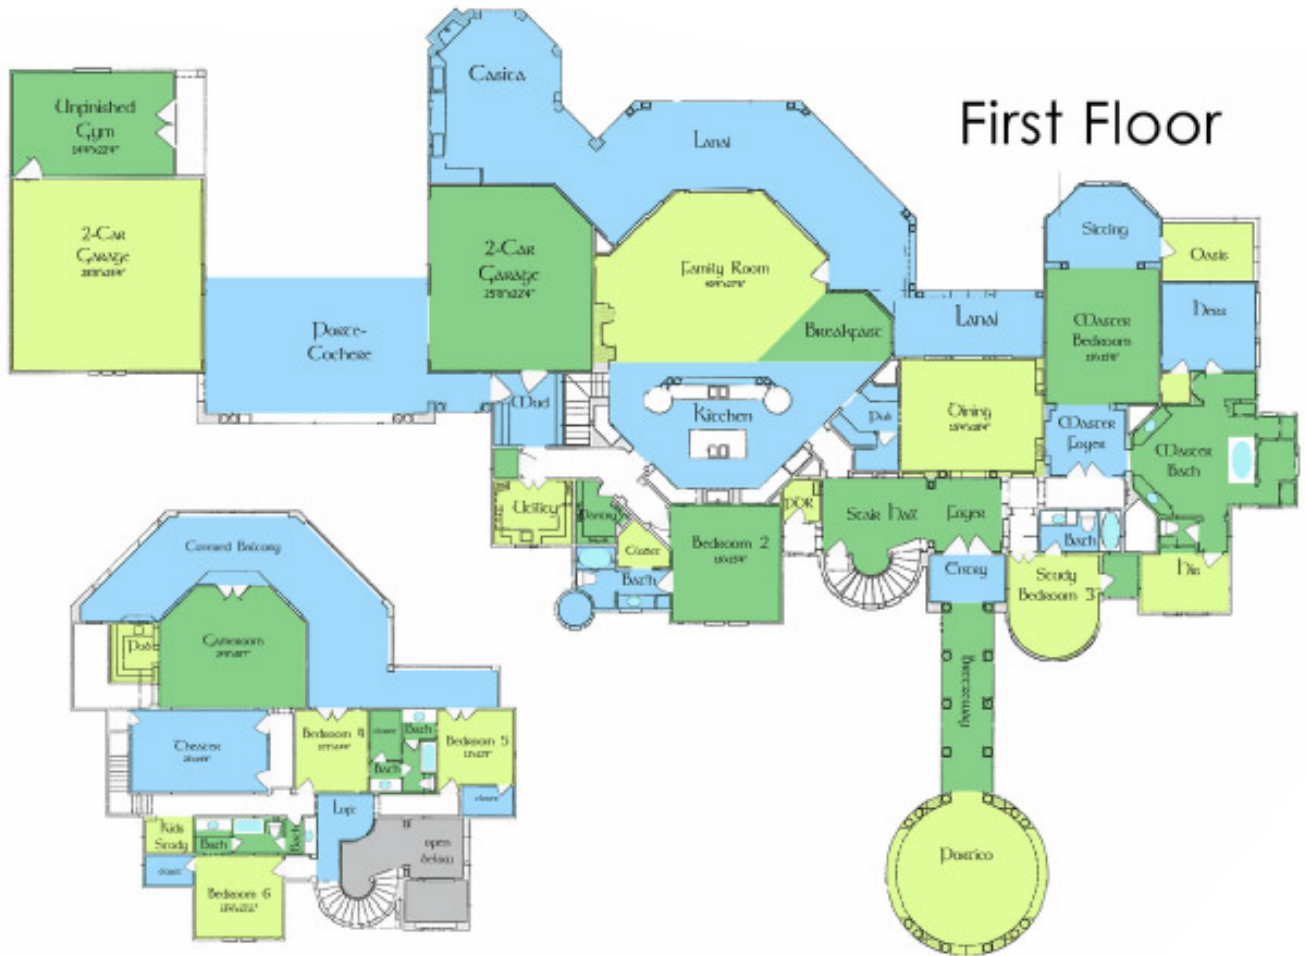

FLOOR PLAN 6979

Heavenly Homes/Heavenly Designs

- Bedrooms: 6
- Bathrooms: 5 Full/ 1 Half
- 4 Car Garage
- 2 story

Features: Lanai, Casita, Gameroom, Porte-Cochere & Theater

First Floor

Second Floor

OUR  IS IN YOUR HOME.