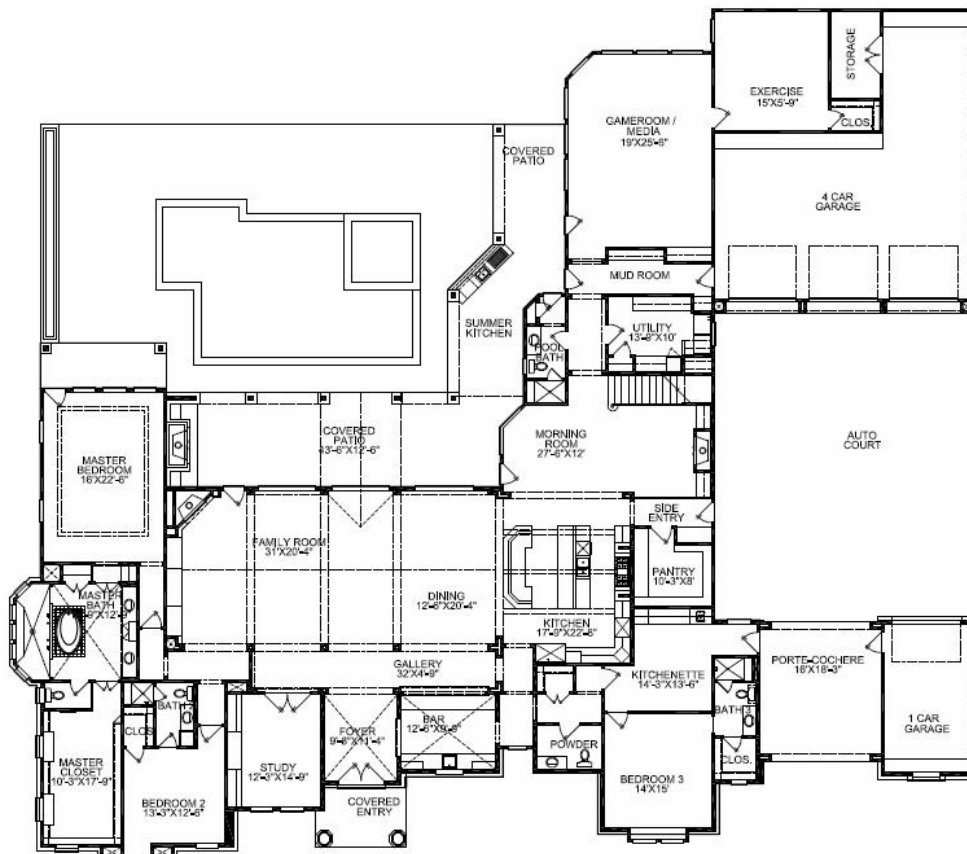

FLOOR PLAN 7215

Heavenly Homes/Heavenly Designs

- Bedrooms: 6
- Bathrooms: 7 Full/ 1 Half
- 5 Car Garage
- 2 story

Features: Full Bar/Grotto, Full Pool Bath, 1st floor game, Open Kitchen/Family/Dinning

FIRST FLOOR